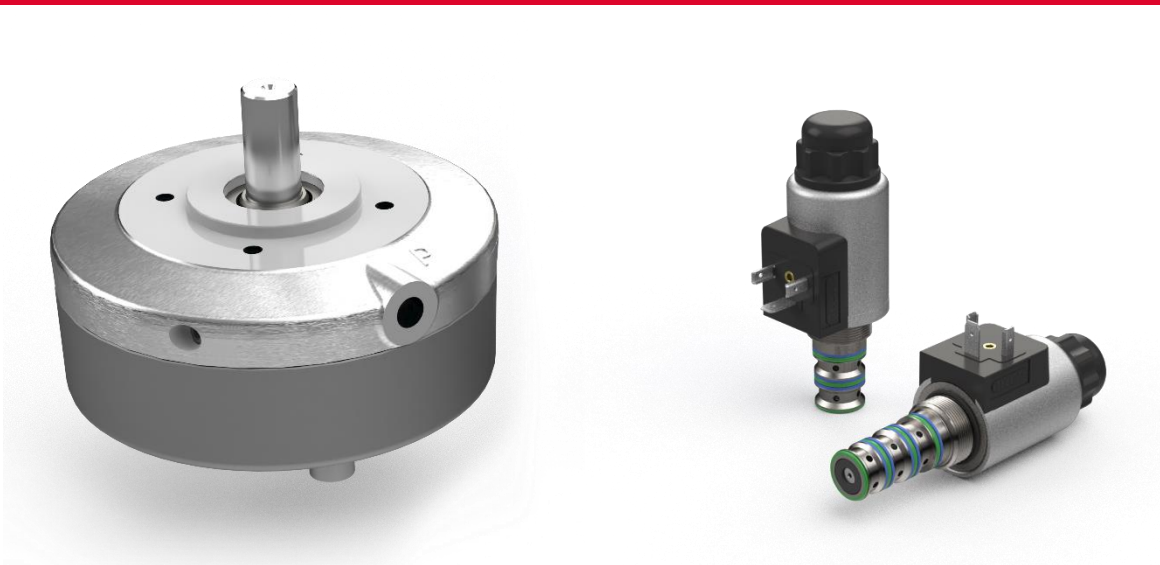

HIGH PRESSURE NEWS

Skydrol & HyJet™

BIERI offers its valves and pumps for Skydrol & HyJet™ applications with EPDM seals.

Contact our sales team for more information.